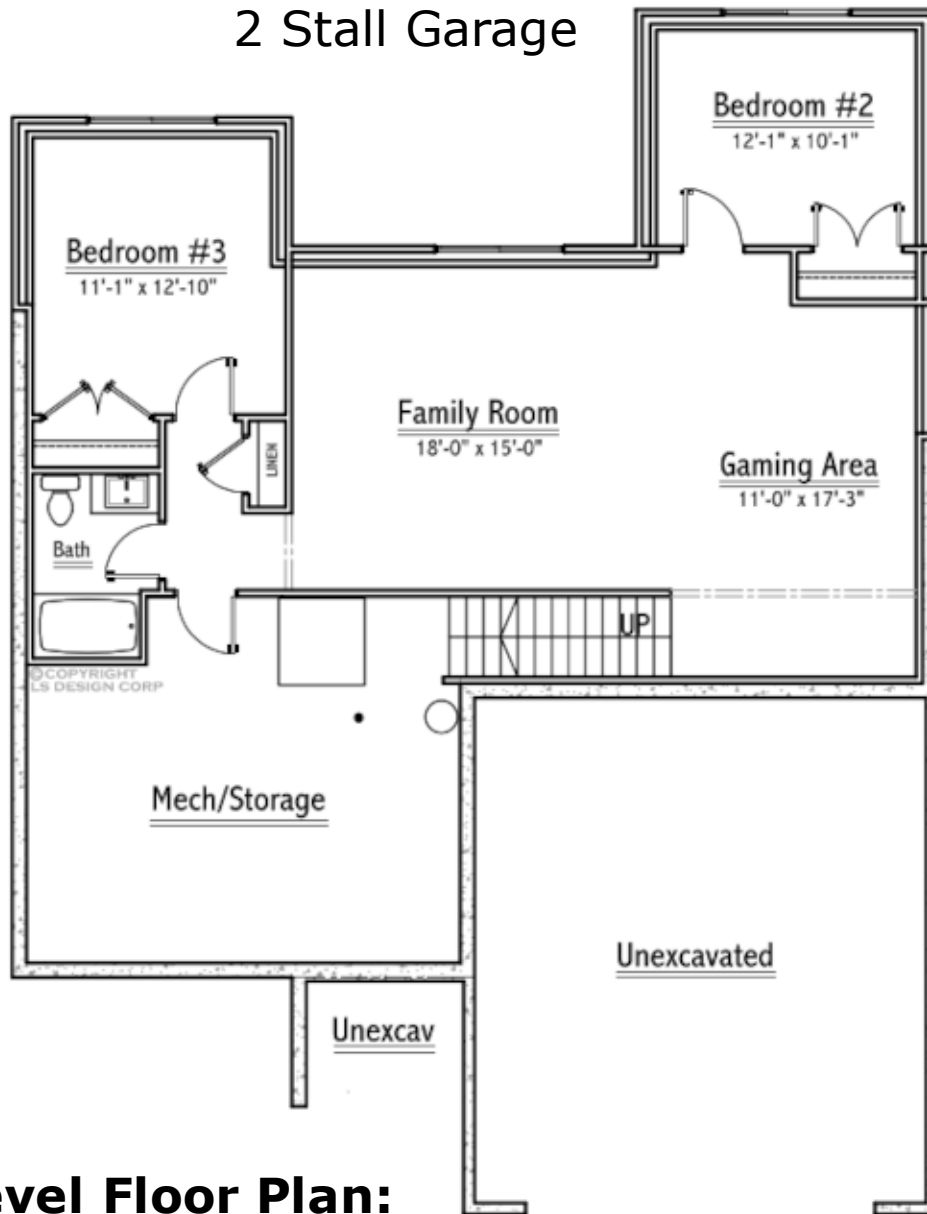

Summerset Villas East

Taking Reservations Now • Call/Text Nate 616-710-1220

The Patterson

Starting At: \$469,500

2 Bedroom, 1.5 Bath, 2 stall garage

Main Level Floor Plan:
1415 sqft

YOUR HOMES
your home. your style.

More Info at SummersetVillasEast.com

Summerset Villas East

Taking Reservations Now • Call/Text Nate 616-710-1220

Starting At: \$520,500

4 Bedroom, 2.5 Bath,
2 Stall Garage

**Lower Level Floor Plan:
Complete Finish - 2426 sqft**