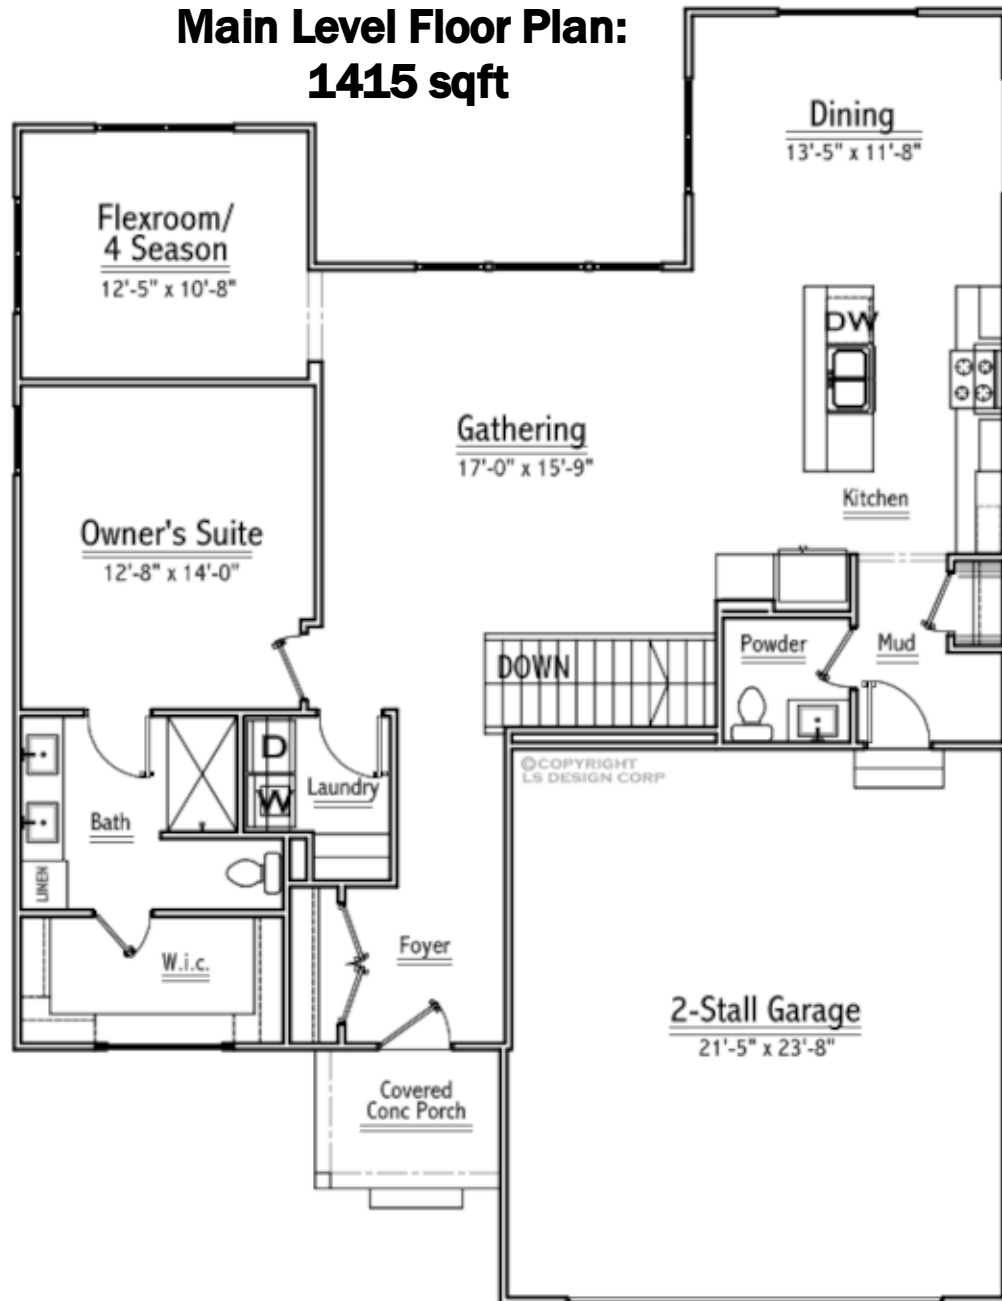

Summerset Villas East

Taking Reservations Now • Call/Text Nate 616-710-1220

The Patterson

Starting At: \$469,500

2 Bedroom, 1.5 Bath, 2 stall garage

Main Level Floor Plan:
1415 sqft

YOUR HOMES
your home. your style.

More Info at SummersetVillasEast.com

Summerset Villas East

Taking Reservations Now • Call/Text Nate 616-710-1220

Starting At: \$520,500

4 Bedroom, 2.5 Bath,
2 Stall Garage

**Lower Level Floor Plan:
Complete Finish - 2426 sqft**